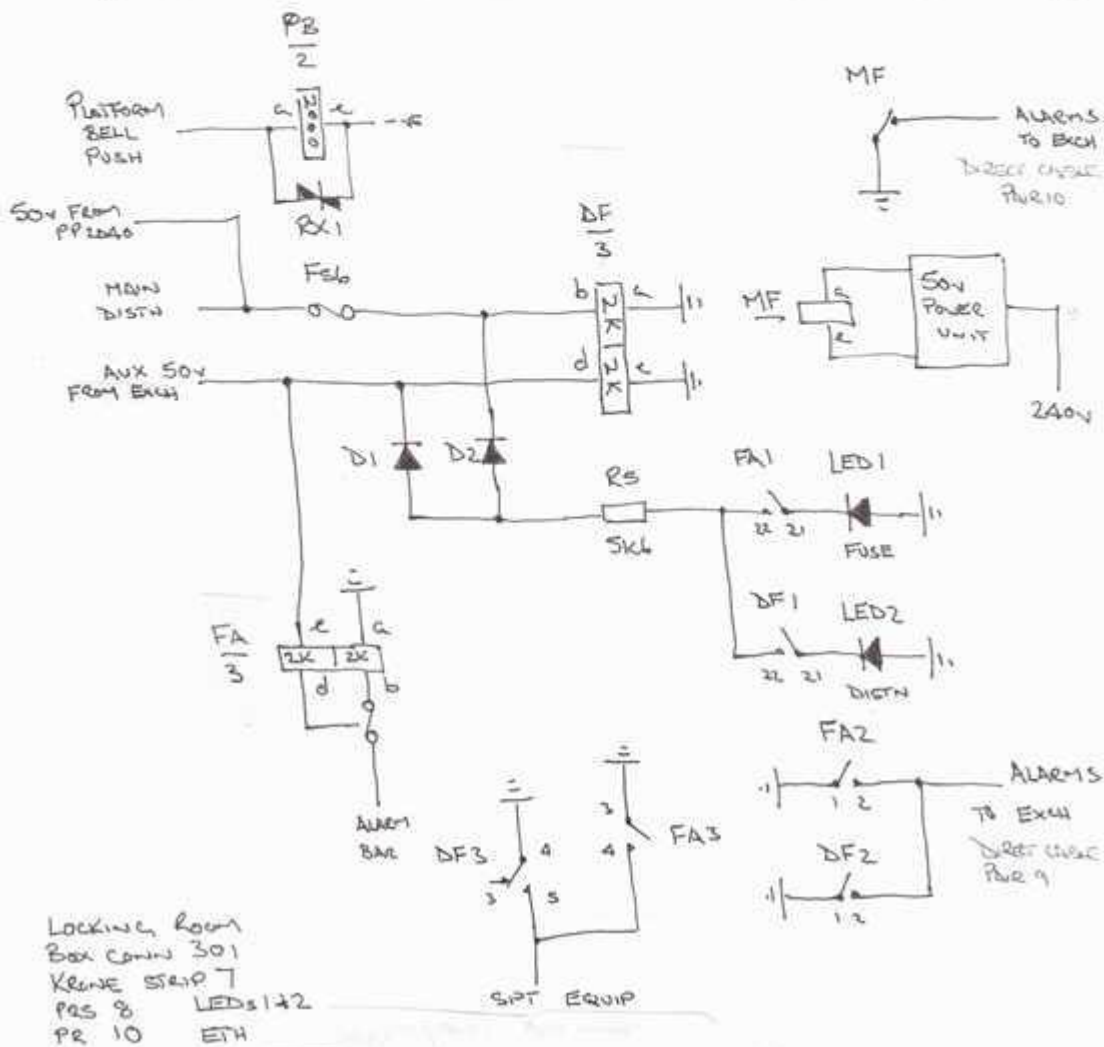

MEDSTEAD SIGNAL BOX

TIE CABLE

SIGNAL BOX — STATION

- PR1 PLATFORM BELL
- 2 TAC
- 3 PF TELE
- 4
- 5
- 6
- 9
- 10
- 11

- FUSE 11 SPT r/s 1
- 12 2
- 13 3
- 14 4

- FUSE 1 CODE PHONE r/s
- 2 SPT CABLE
- 3 PLATFORM BELL
- 4 BUTTS TRENCH r/s
- 5 BATT JACK W/ FUSE
- 6 DF RELAY
- 7
- 8 SPT r/s 5
- 9
- 10 BATTERY JACK

LOCKING ROOM
 BOX CONTN 301
 KEWNE STRIP 7
 PR 8 LEDs 1+2
 PR 10 ETH