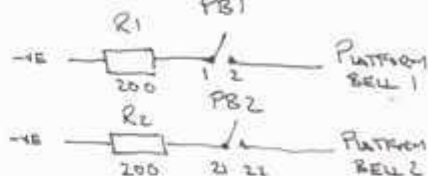

MEDSTEAD SIGNAL BOX

TIE CABLE

SIGNAL BOX — STATION

- PR1 PLATFORM BELL
- 2 TAC
- 3 PF TELE
- 4
- 5
- 6
- 9
- 10
- 11

- FUSE 11 SPT r/s 1
- 12 2
- 13 3
- 14 4

- FUSE 1 CODE PHONE r/s
- 2 SPT CABLE
- 3 PLATFORM BELL
- 4 BUTTS TRENCH r/s
- 5 BATT JACK W/ FUSE
- 6 DF RELAY
- 7
- 8 SPT r/s 5
- 9
- 10 BATTERY JACK