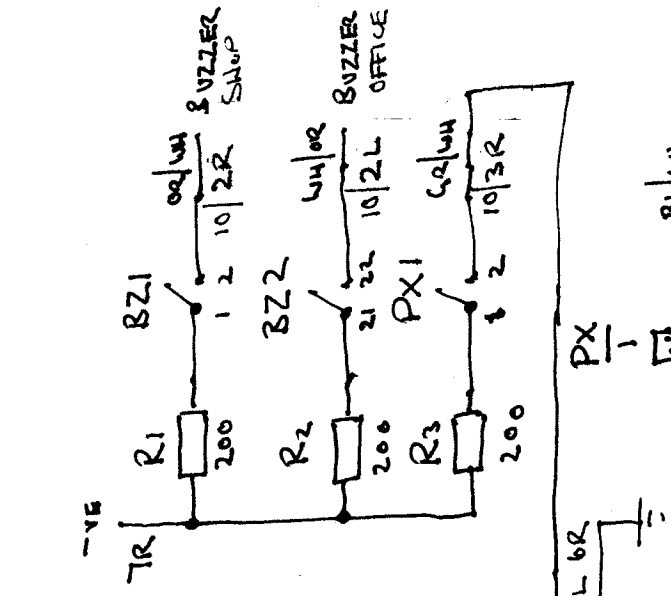

- Sig Box Fuses
- 1 CODE PHONE
 - 2 MISC R/SET
 - 3 SPT CONC
 - 4 BJ 1st Floor
 - 5 BJ 2nd Floor

- EXCHANGE - SIGNAL BOX
- 1 431
 - 2 CODE
 - 3 430
 - 4 PF TELE
 - 5
 - 6 SPT TEST
 - 10 690
 - 11 BELL TO STATION
 - 12 BZ TO STATION
 - 17 BZ FROM SIGNAL
 - 20 LEFH