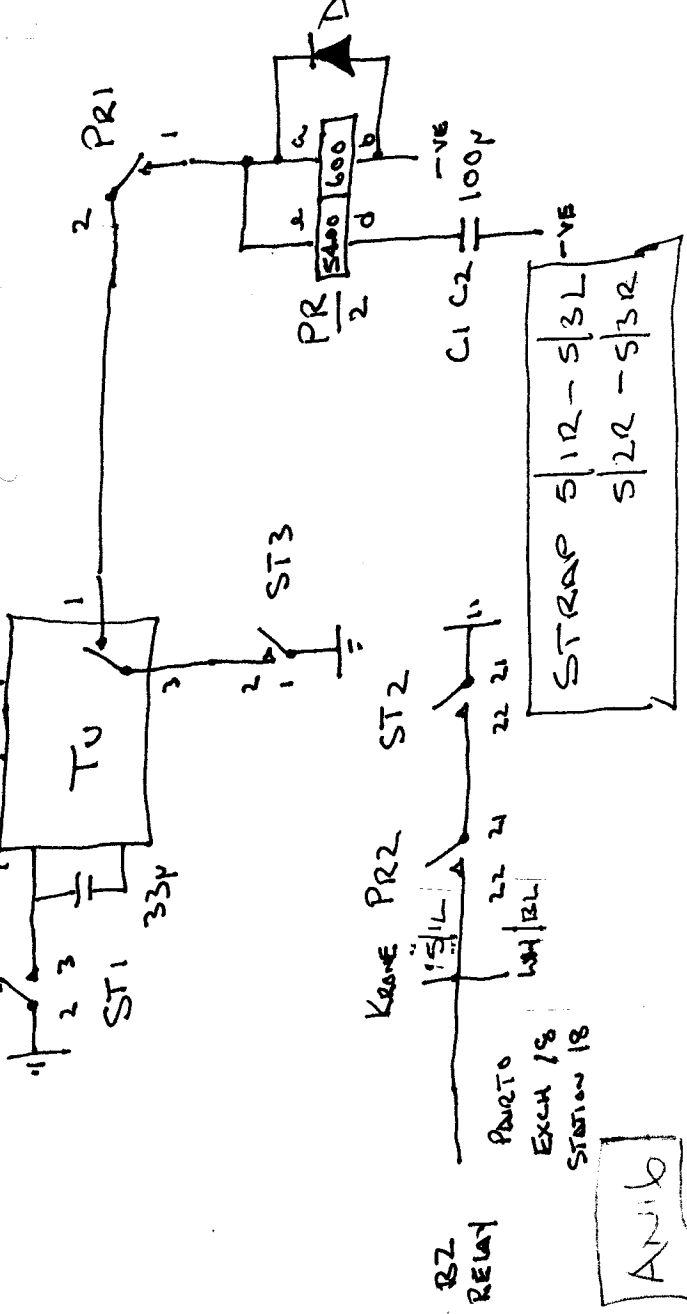

- Sig Box Fuses
- 1 CODE PHONE
 - 2 MISC R/SET
 - 3 SPT CONC
 - 4 BJ 1st Floor
 - 5 BJ 2nd Floor

- EXCHANGE - SIGNAL BOX
- 1 431
 - 2 CODE
 - 3 430
 - 4 PF TELE
 - 5
 - 6 SPT TEST
 - 10 690
 - 11 BELL TO STATION
 - 12 BZ TO STATION
 - 17 BZ FROM SIGNAL
 - 20 LEFH