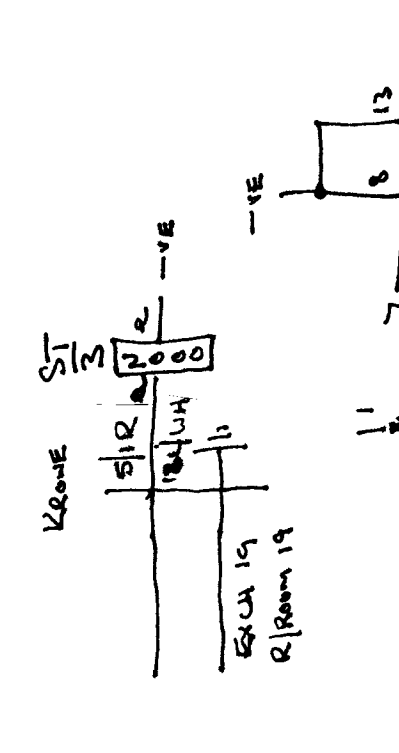

- Sig Box Fuses
- 1 CODE PHONE
 - 2 MISC R/SET
 - 3 SPT CONC
 - 4 BJ 1st Floor
 - 5 BJ 2nd Floor

- EXCHANGE - SIGNAL BOX
- 1 431
 - 2 CODE
 - 3 430
 - 4 PF TELE
 - 5
 - 6 SPT TEST
 - 10 690
 - 11 BELL TO STATION
 - 12 BZ TO STATION
 - 17 BZ FROM SIGNAL
 - 20 LEFH