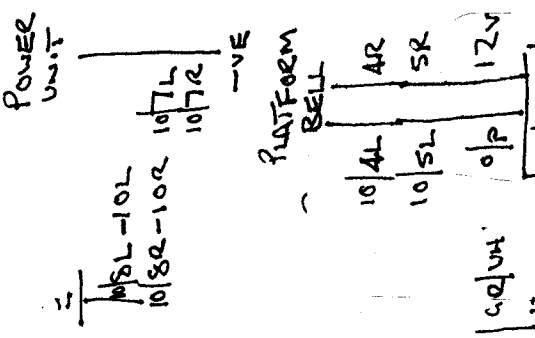

- Sig Box Fuses
- 1 CODE PHONE
 - 2 MISC R/SET
 - 3 SPT CONC
 - 4 BJ 1st Floor
 - 5 BJ 2nd Floor

- EXCHANGE - SIGNAL BOX
- 1 431
 - 2 CODE
 - 3 430
 - 4 PF TELE
 - 5
 - 6 SPT TEST
 - 10 690
 - 11 BELL TO STATION
 - 12 BZ TO STATION
 - 17 BZ FROM SIGNAL
 - 20 LEFH